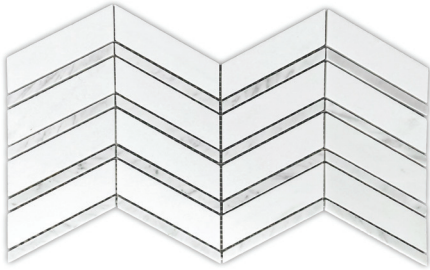

COLOR COLLECTIONS

ROMA BIANCO CHEVRON
MG894

SIZE (L x W)	8 1/2" x 16"
COVERAGE	0.94 sqft/piece
MATERIALS	Marble
FINISHES	Polished