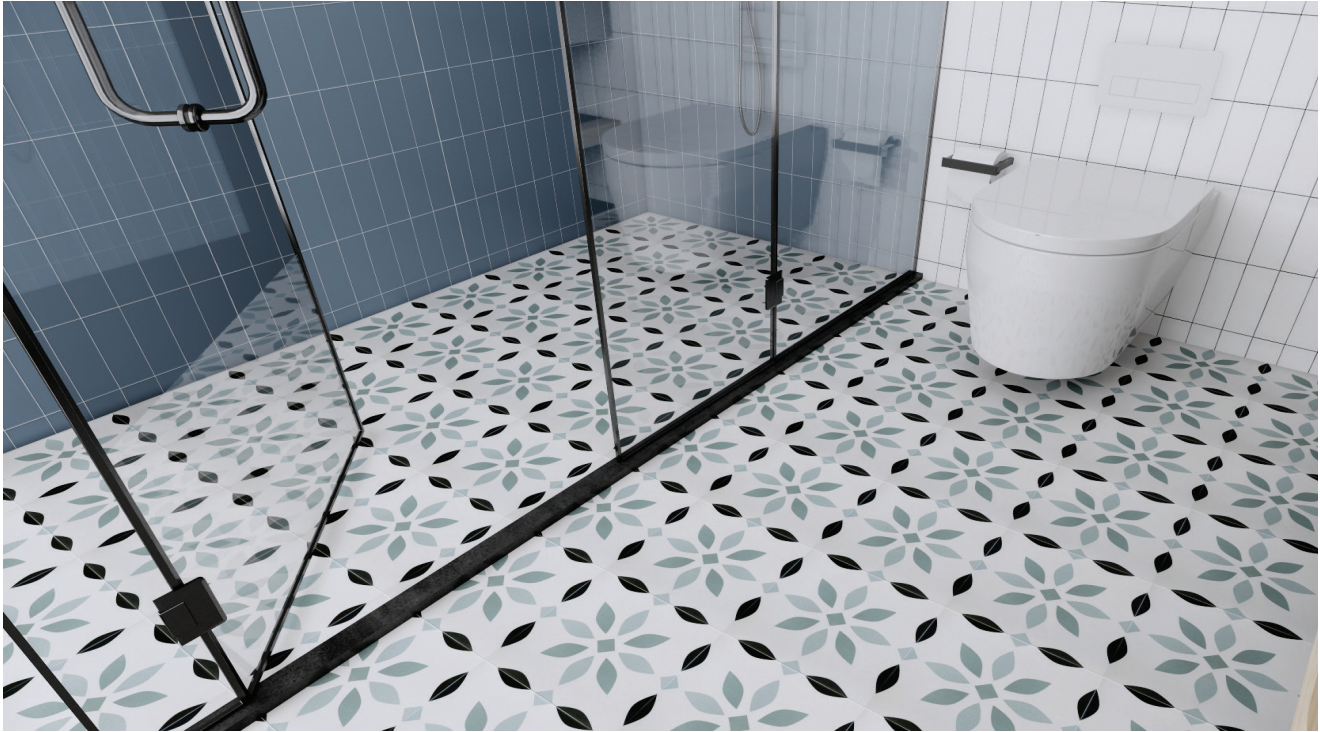

The image shows *DC2518 Atlas Breeze*.

SPECIFICATIONS			
SIZE (L x W x H)	10" x 10" x 1/4"	FINISHES	Matte
PACKAGE	16 pcs/box	APPLICATION AREAS	Floor and Wall
COVERAGE	11 sqft/box		

DESCRIPTION

10" x 10" Tiles is a colored body ceramic wall tiles with surprising colors. Only 3/8" (10 mm) thick, it is a light, versatile, resistant and aesthetic product.

APPLICATIONS

10" x 10" Tiles is a colored body ceramic wall tiles with surprising colors. Only 3/8" (10 mm) thick, it is a light, versatile, resistant and aesthetic product.

INSTALLATION AND MAINTENANCE

- It is suggested to lay tiles with a joint of 1/16" - 1/8". As soon as the joints have fully set, it is advisable to proceed to the initial post-construction cleaning as described by the manufacturer. For white and light-colored tiles, use white mortar.
- Daily maintenance can be performed with a neutral detergent.

* For more details about this product, consult your J&L Tile representative.