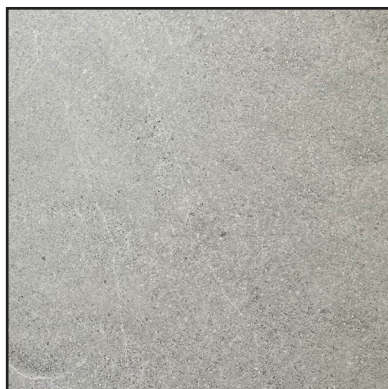

Luxor Grey
LX6639
24"x24"
Matte