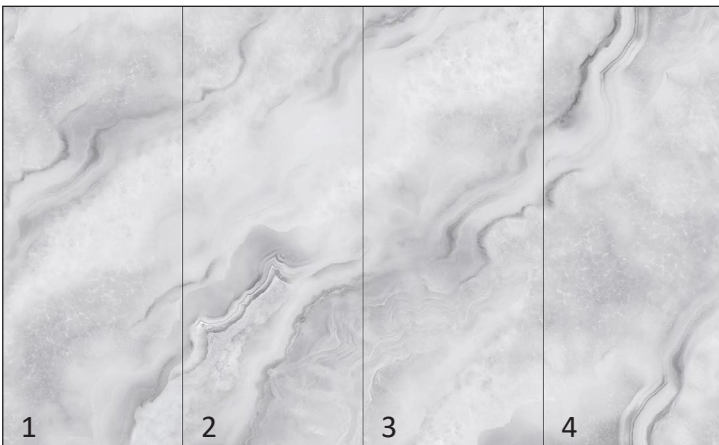

### COLOR COLLECTIONS

Venatina Flake 36x102  
9S926008A  
Polished

Venatina Bianco 36x102  
9S926001A  
Polished

Venatina Ice Grey 36x102  
PTG92654  
Polished

The image shows **CPB5503 Marquina Nero** on the floor.