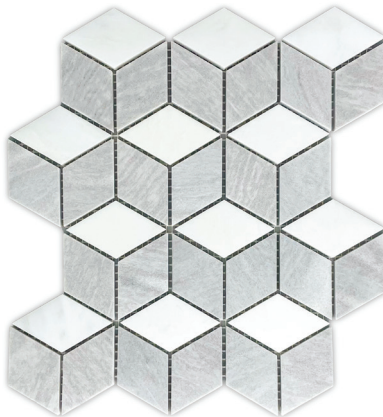

ELGIN SANDS
MG5919

SIZE (L x W)	12"x 12"
COVERAGES	1 sqft/piece
MATERIALS	Marble
FINISHES	Polished