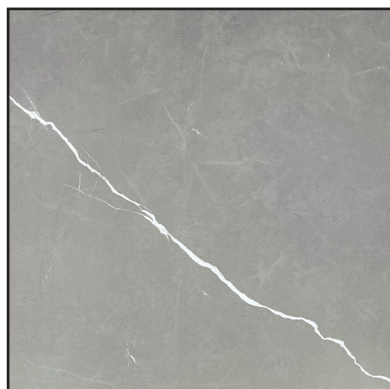

Camellia Dark
TE65628R
24"x24"
Matte