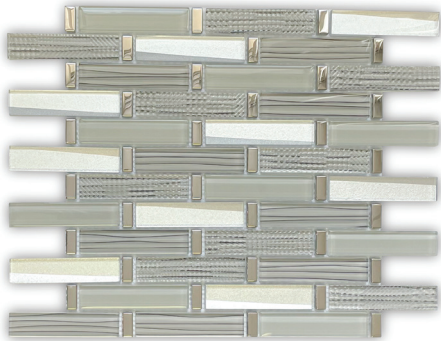

COLOR COLLECTIONS

KALAMAZOON SPRING
MG865

SIZE (L x W)	12"x 12"
COVERAGE	1 sqft/piece
MATERIALS	Glass, Metal
FINISHES	Polished