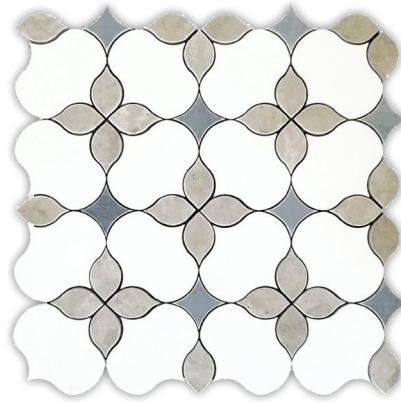

PEMBROKE ROSE
MG919