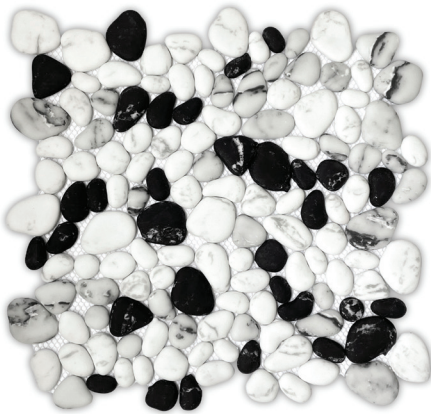

## COLOR COLLECTIONS

RIVER STONE WHITE  
MG5920

SIZE (L x W)	12"x 12"
COVERAGE	1 sqft/piece
MATERIALS	Stone
FINISHES	Matte

RIVER STONE GREY  
MG5921

SIZE (L x W)	12"x 12"
COVERAGE	1 sqft/piece
MATERIALS	Stone
FINISHES	Matte