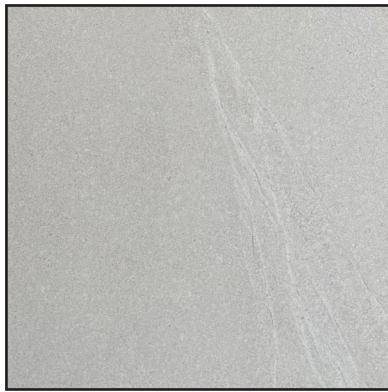

Luxor Silver
LX6638
24"x24"
Matte