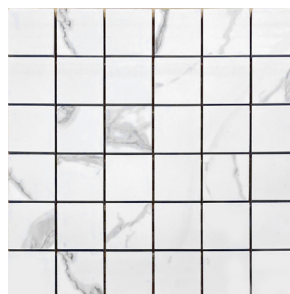

Staturio Vienna 2x2 Mosaics
BPCK6009
12"x12"
Polished