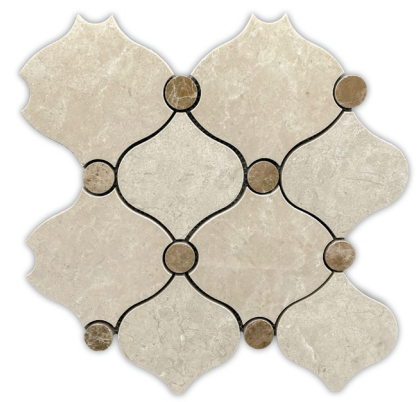

LASER:CREMA MARFIL PEACH
JLWJ102

SIZE (L x W)	8"x 8"
COVERAGE	0.45 sqft/piece
MATERIALS	Marble
FINISHES	Polished

SIZE (L x W)	12"x 14"
COVERAGE	1.15 sqft/piece
MATERIALS	Marble
FINISHES	Polished

SIZE (L x W)	10 1/2"x 10 1/2"
COVERAGE	0.76 sqft/piece
MATERIALS	Marble
FINISHES	Polished