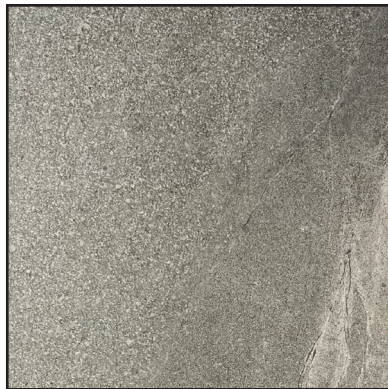

Luxor Night
LX6640
24"x24"
Matte