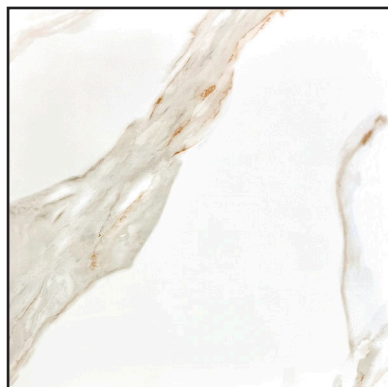

Calacatta Gold
BPCK6066
24"x24"
Polished