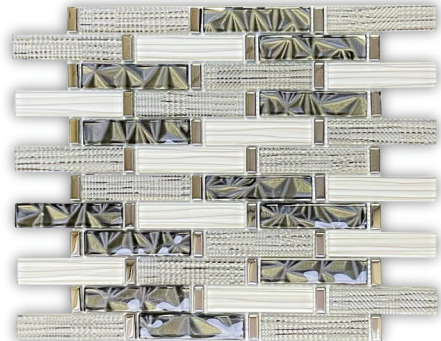

KALAMAZOO SUMMER
MG866

SIZE (L x W)	12"x 12"
COVERAGE	1 sqft/piece
MATERIALS	Glass, Metal
FINISHES	Polished