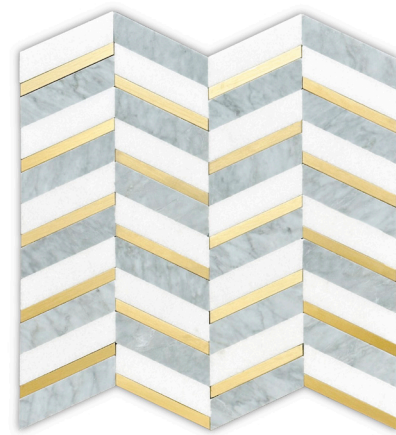

ROMA GOLDEN CHEVRON
MG5925

SIZE (L x W)	12" x 12"
COVERAGE	1 sqft/piece
MATERIALS	Marble, Metal
FINISHES	Polished