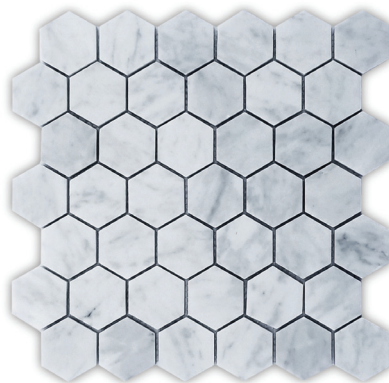

CARRARA 2" Matte
MG635

SIZE (L x W)	12"x 12"
COVERAGE	1 sqft/piece
MATERIALS	Marble
FINISHES	Matte