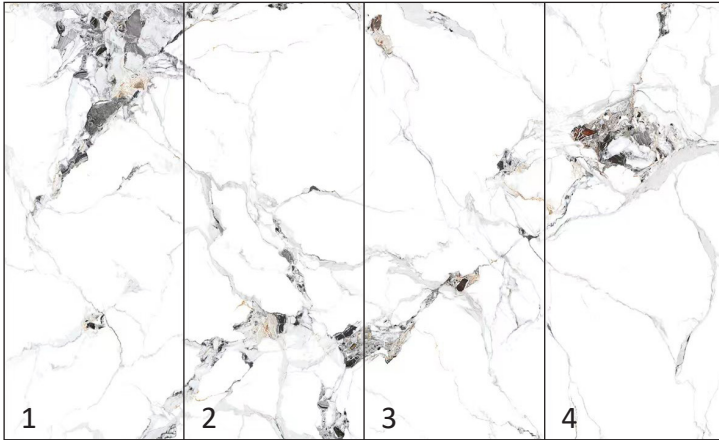

COLOR COLLECTIONS