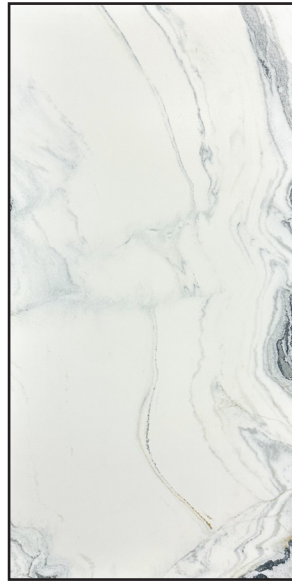

Panda White Pattern 1
Matte