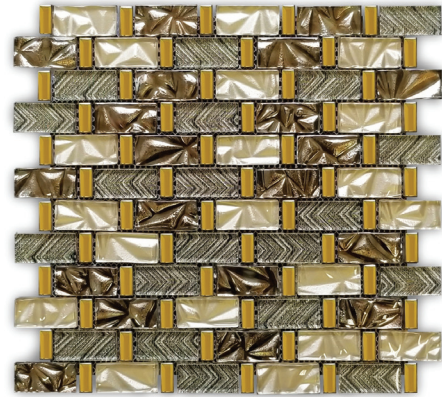

BROCKVILLE GOLD
MG856

SIZE (L x W)	12"x 12"
COVERAGE	1 sqft/piece
MATERIALS	Glass, Metal
FINISHES	Polished