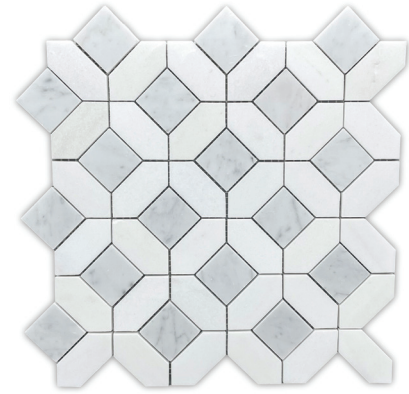

### COLOR COLLECTIONS

**SHERWOOD MILLS**  
MG5912

SIZE (L x W)	12"x 12"
COVERAGE	1 sqft/piece
MATERIALS	Marble
FINISHES	Polished

**ELGIN ROCKS**  
MG5917

SIZE (L x W)	12"x 12"
COVERAGE	1 sqft/piece
MATERIALS	Marble
FINISHES	Polished