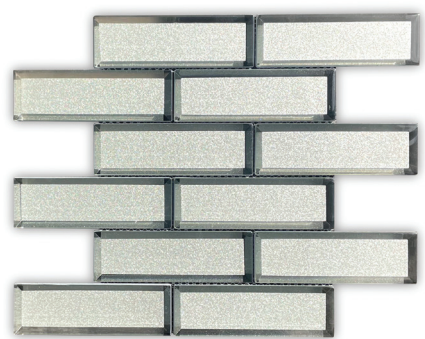

## COLOR COLLECTIONS

CARRARA 3X6 SUBWAY  
CARA0306P

SIZE (L x W)	12"x 12"
COVERAGE	1 sqft/piece
MATERIALS	Marble
FINISHES	Polished

DOLOMITE 2x6  
MG623

SIZE (L x W)	12"x 12"
COVERAGE	1 sqft/piece
MATERIALS	Marble
FINISHES	Polished