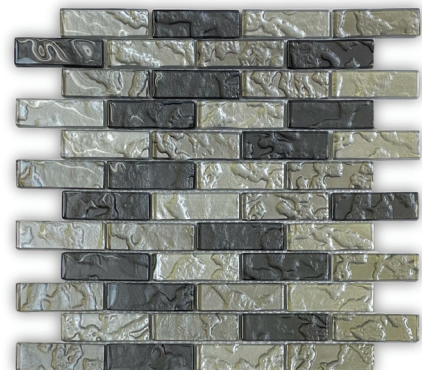

OAKVILLE SUMMER
MG884

SIZE (L x W)	12"x 12"
COVERAGE	1 sqft/piece
MATERIALS	Glass
FINISHES	Polished