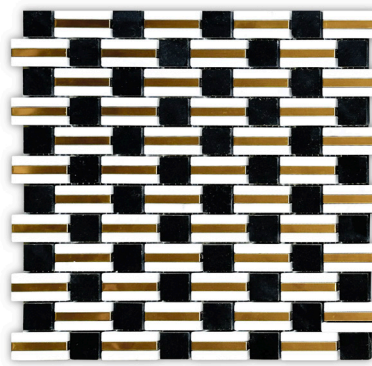

VERSACE GOLD
MG5924

SIZE (L x W)	12"x 12"
COVERAGE	1 sqftt/piece
MATERIALS	Marble, Metal
FINISHES	Polished