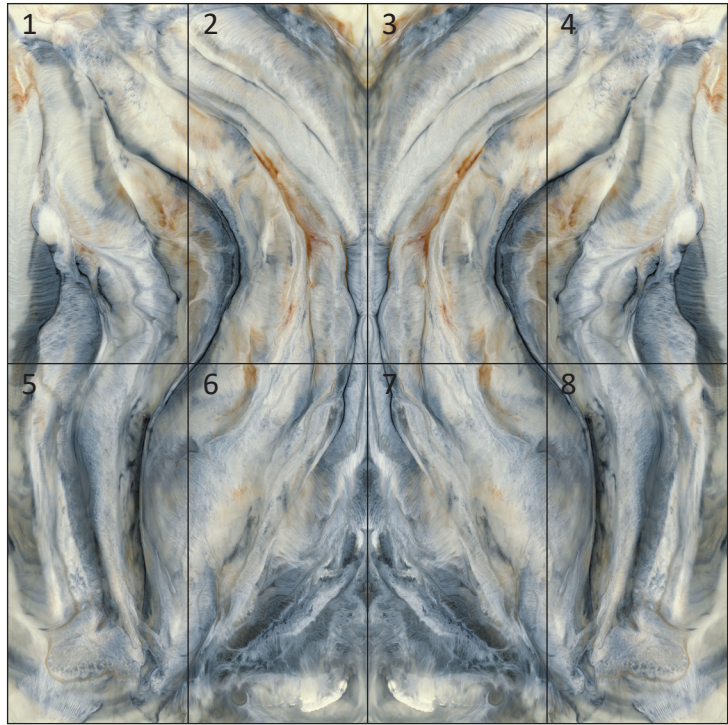

### COLOR COLLECTIONS

Canelli Vintage MH1248  
Polished  
Contains 8 Patterns

Camellia Cloude  
TE12602  
Matte

Camellia Smoke Grey  
TE12606  
Matte

Iceberg White Lappato  
TE12690P  
Semi-polished

**COLOR COLLECTIONS**