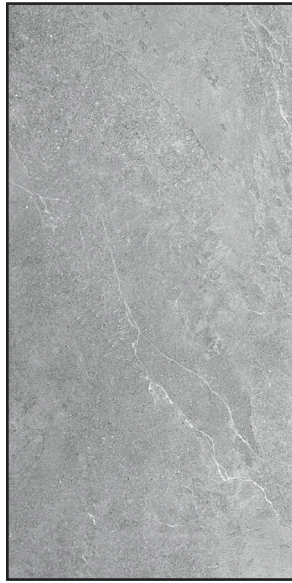

Elementi Gridgio
JH12052
Matte