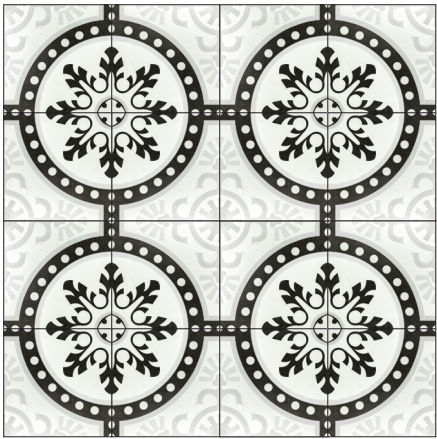

Atlas Oasis
DC2515
Pattern