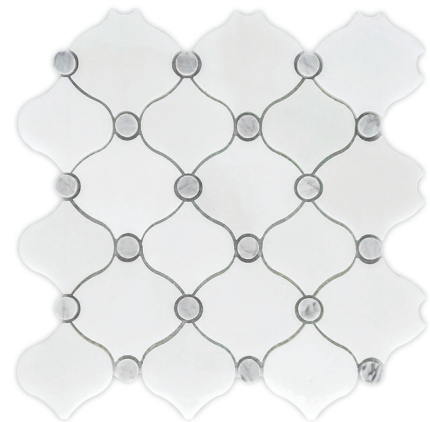

LAWRENCE CARRARA
MG957

SIZE (L x W)	10"x 11"
COVERAGE	0.76 sqft/piece
MATERIALS	Marble
FINISHES	Polished

SIZE (L x W)	10"x 11 1/2"
COVERAGE	0.8 sqft/piece
MATERIALS	Marble
FINISHES	Polished

SIZE (L x W)	11"x 11"
COVERAGE	0.85 sqft/piece
MATERIALS	Marble
FINISHES	Polished