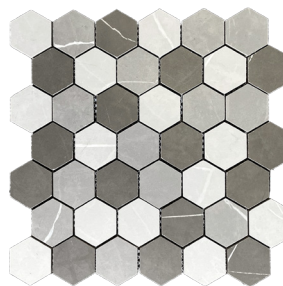

Camellia Mix 2 Hexagon
TE6278-HEX
12"x12"
Matte