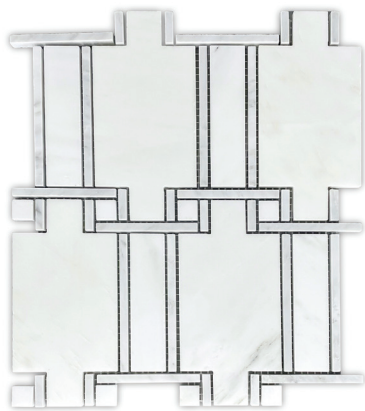

MARION GREY
MG946